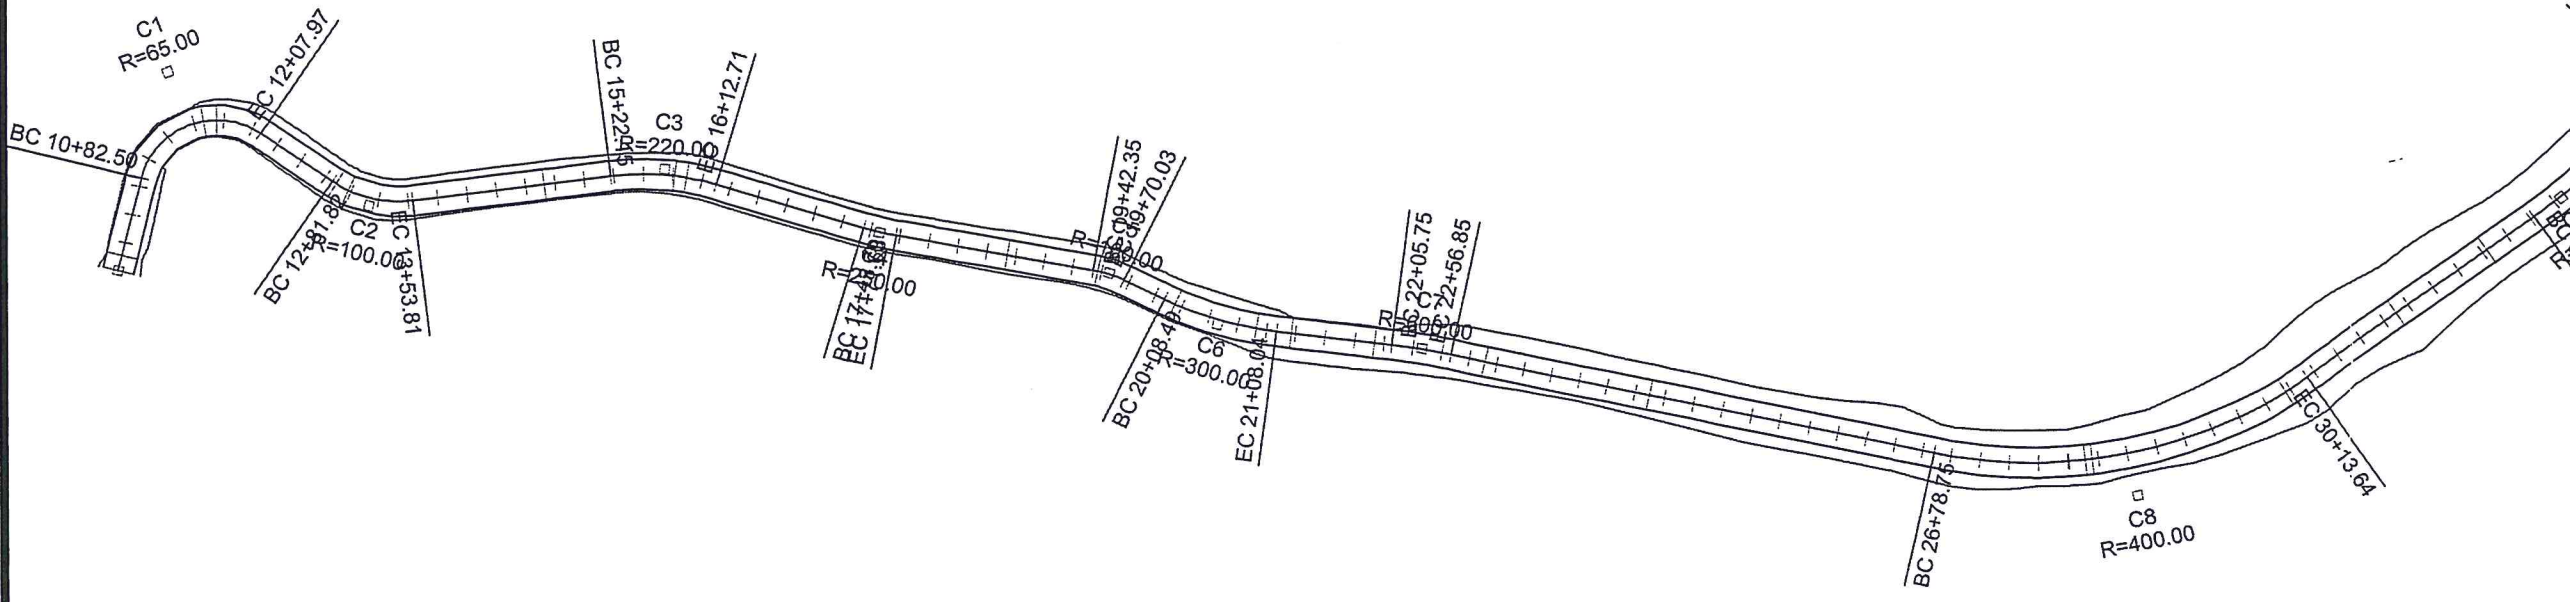

SWAUK ROAD B

Date: 5/25/06	Updates:

EVERGREEN UTILITIES

P.O. Box 808
Cle Elum, WA. 98922
(509) 304-9834

SWAUK ROAD B

Date: 5/25/06

Updates:

EVERGREEN UTILITIES
P.O. Box 808
Cle Elum, WA. 98922
(509) 304-9834

SWAUK ROAD B

Date: 5/25/06
Updates:

EVERGREEN UTILITIES

P.O. Box 808
Cle Elum, WA. 98922
(509) 304-9834

Sheet 3
of 3