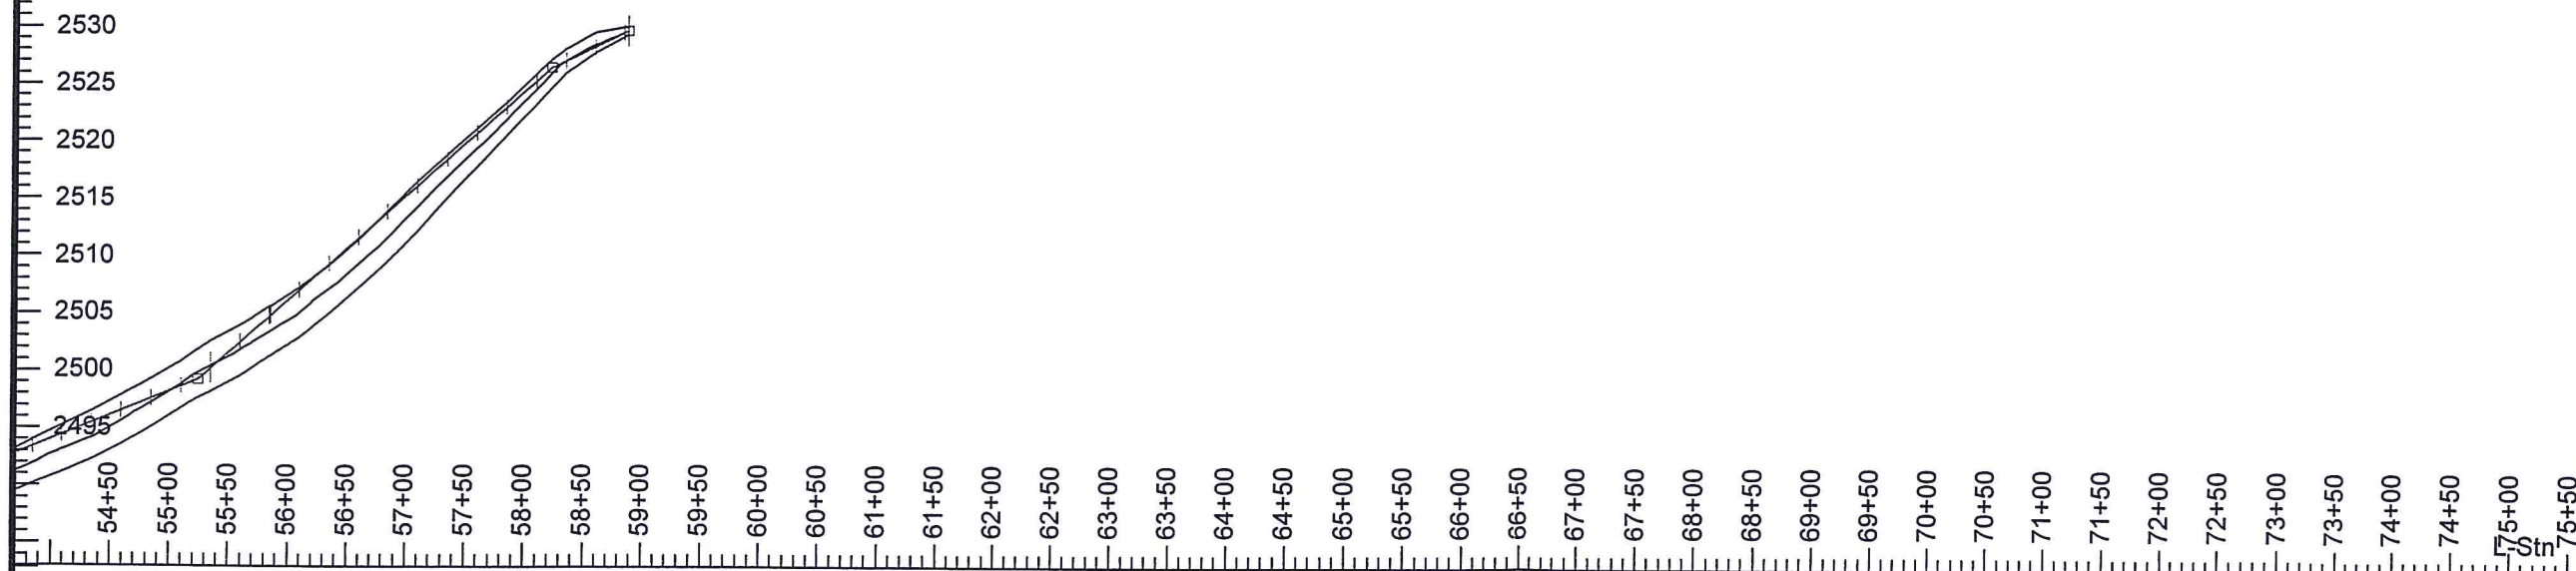

SWAUK ROAD B

Date: 5/25/06	Updates:

EVERGREEN UTILITIES

P.O. Box 808
Cle Elum, WA. 98922
(509) 304-9834

SWAUK ROAD B

Date: 5/25/06

Updates:

EVERGREEN UTILITIES
P.O. Box 808
Cle Elum, WA. 98922
(509) 304-9834

SWAUK ROAD B

Date: 5/25/06
Updates:

EVERGREEN UTILITIES

P.O. Box 808
Cle Elum, WA. 98922
(509) 304-9834

Sheet 3
of 3