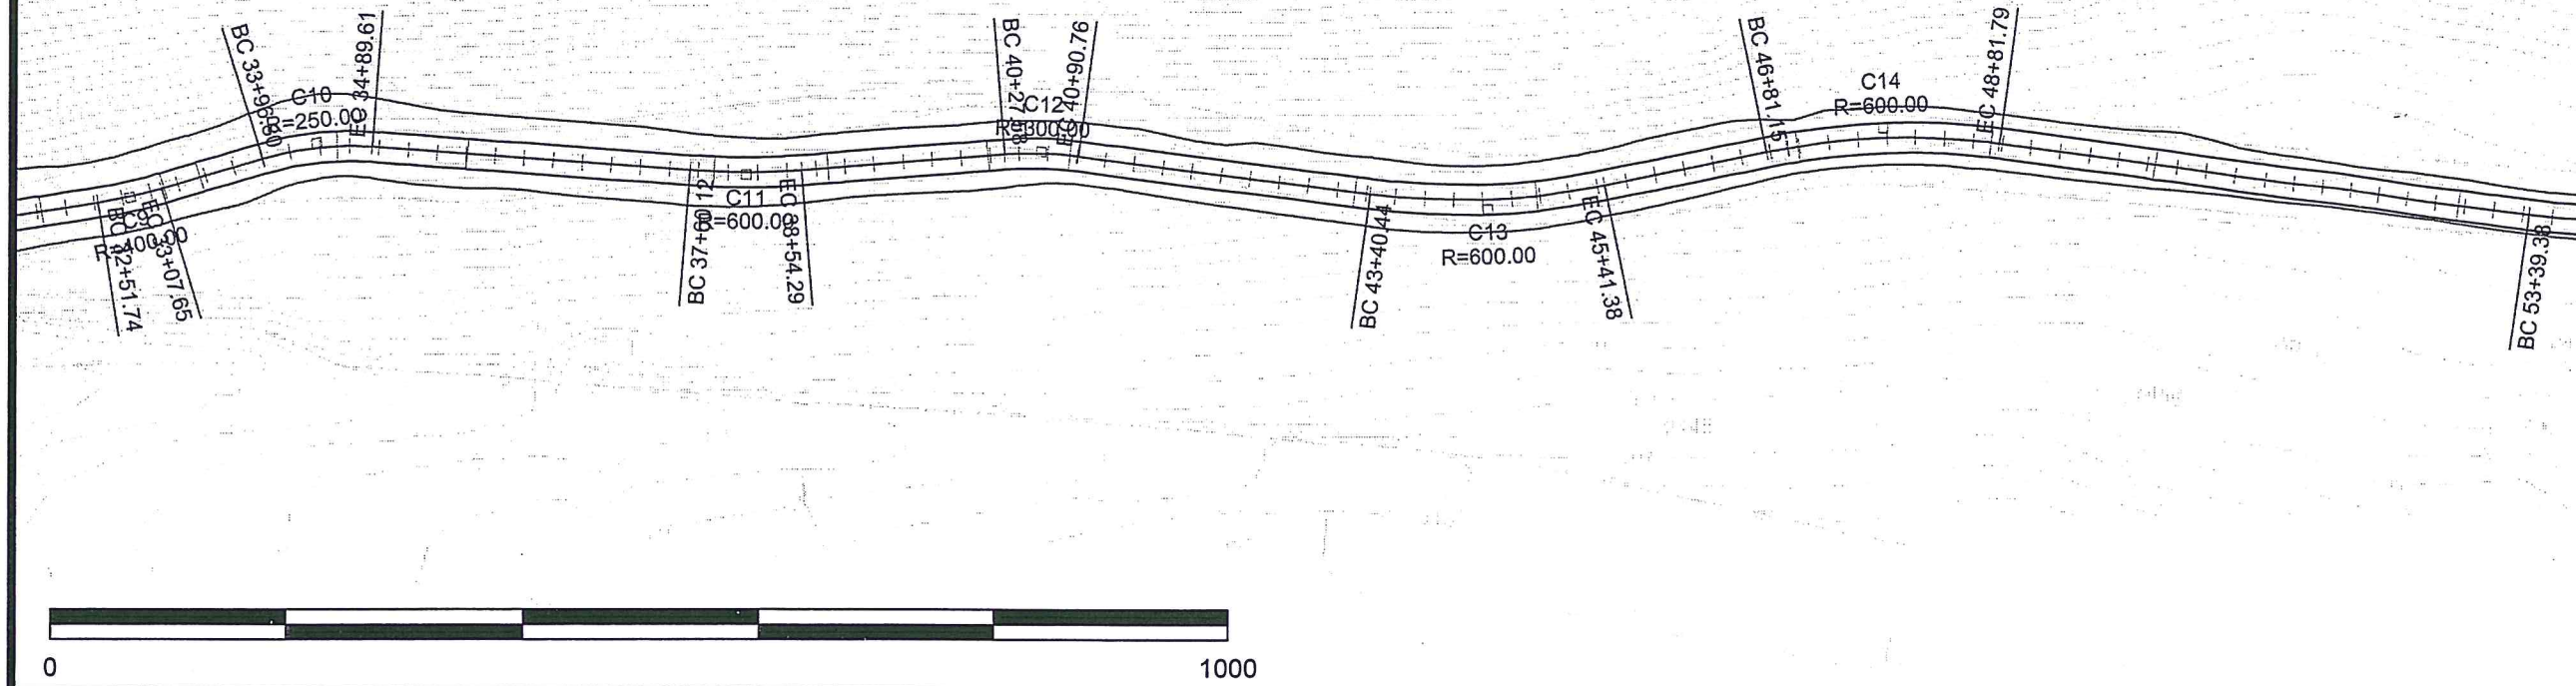

SWAUK ROAD B

Date: 5/25/06	Updates:

EVERGREEN UTILITIES

P.O. Box 808
Cle Elum, WA. 98922
(509) 304-9834

SWAUK ROAD B

Date: 5/25/06

Updates:

EVERGREEN UTILITIES
P.O. Box 808
Cle Elum, WA. 98922
(509) 304-9834

SWAUK ROAD B

Date: 5/25/06
Updates:

EVERGREEN UTILITIES

P.O. Box 808
Cle Elum, WA. 98922
(509) 304-9834

Sheet 3
of 3