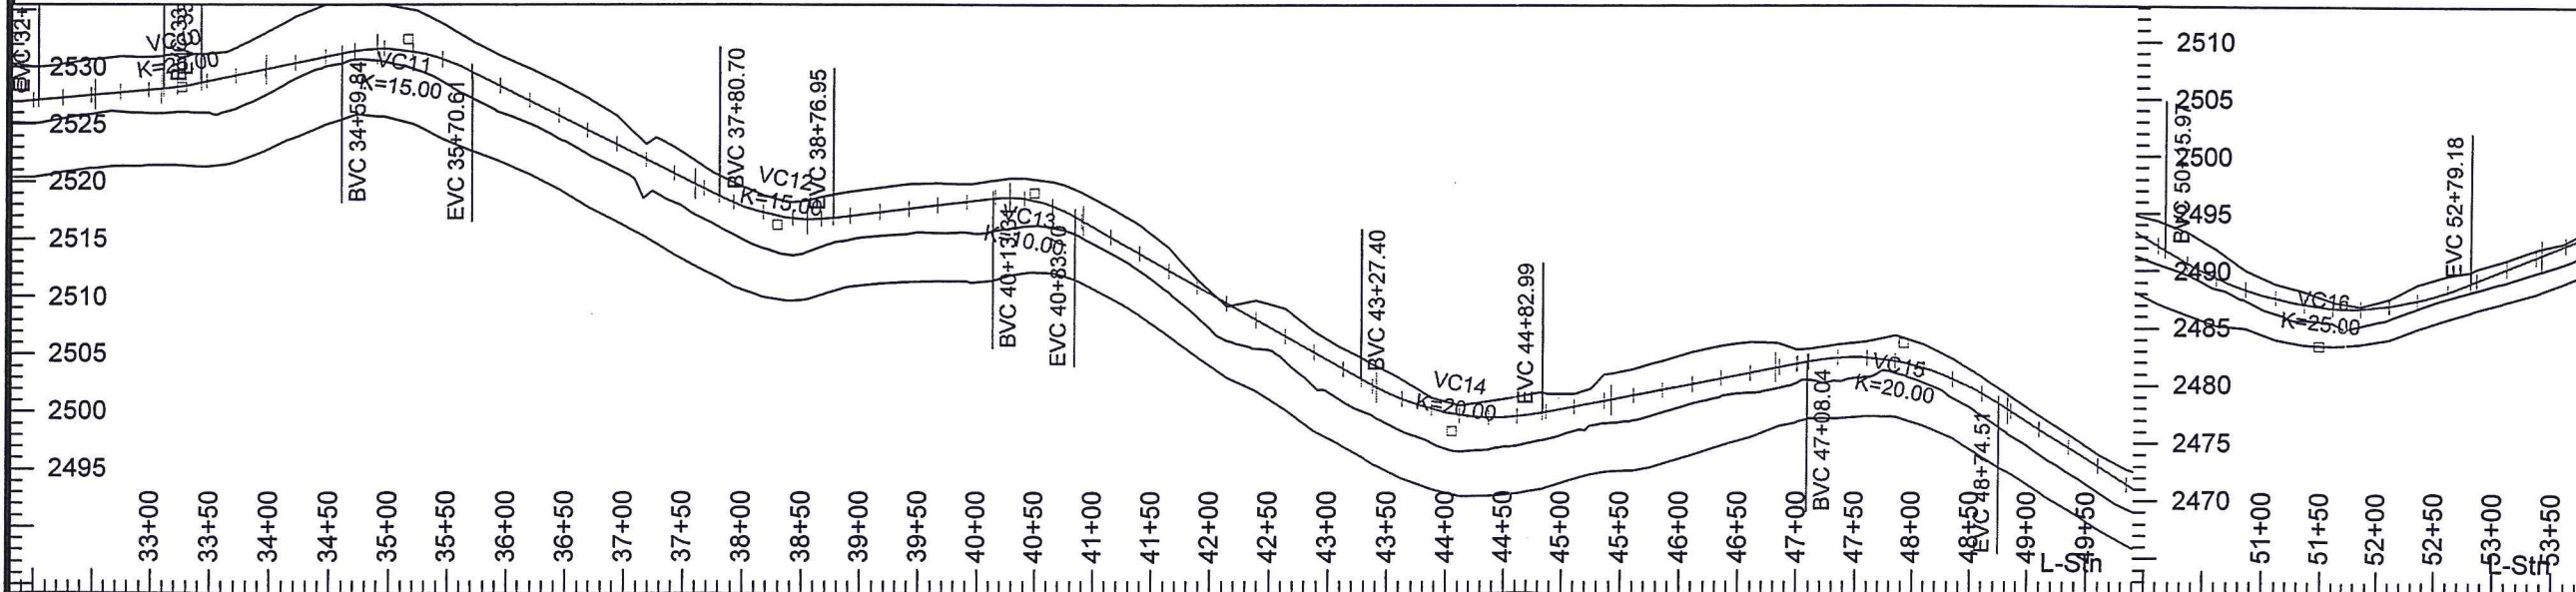

SWAUK ROAD B

Date: 5/25/06	Updates:

EVERGREEN UTILITIES

P.O. Box 808
Cle Elum, WA. 98922
(509) 304-9834

SWAUK ROAD B

Date: 5/25/06

Updates:

EVERGREEN UTILITIES
P.O. Box 808
Cle Elum, WA. 98922
(509) 304-9834

SWAUK ROAD B

Date: 5/25/06
Updates:

EVERGREEN UTILITIES

P.O. Box 808
Cle Elum, WA. 98922
(509) 304-9834

Sheet 3
of 3