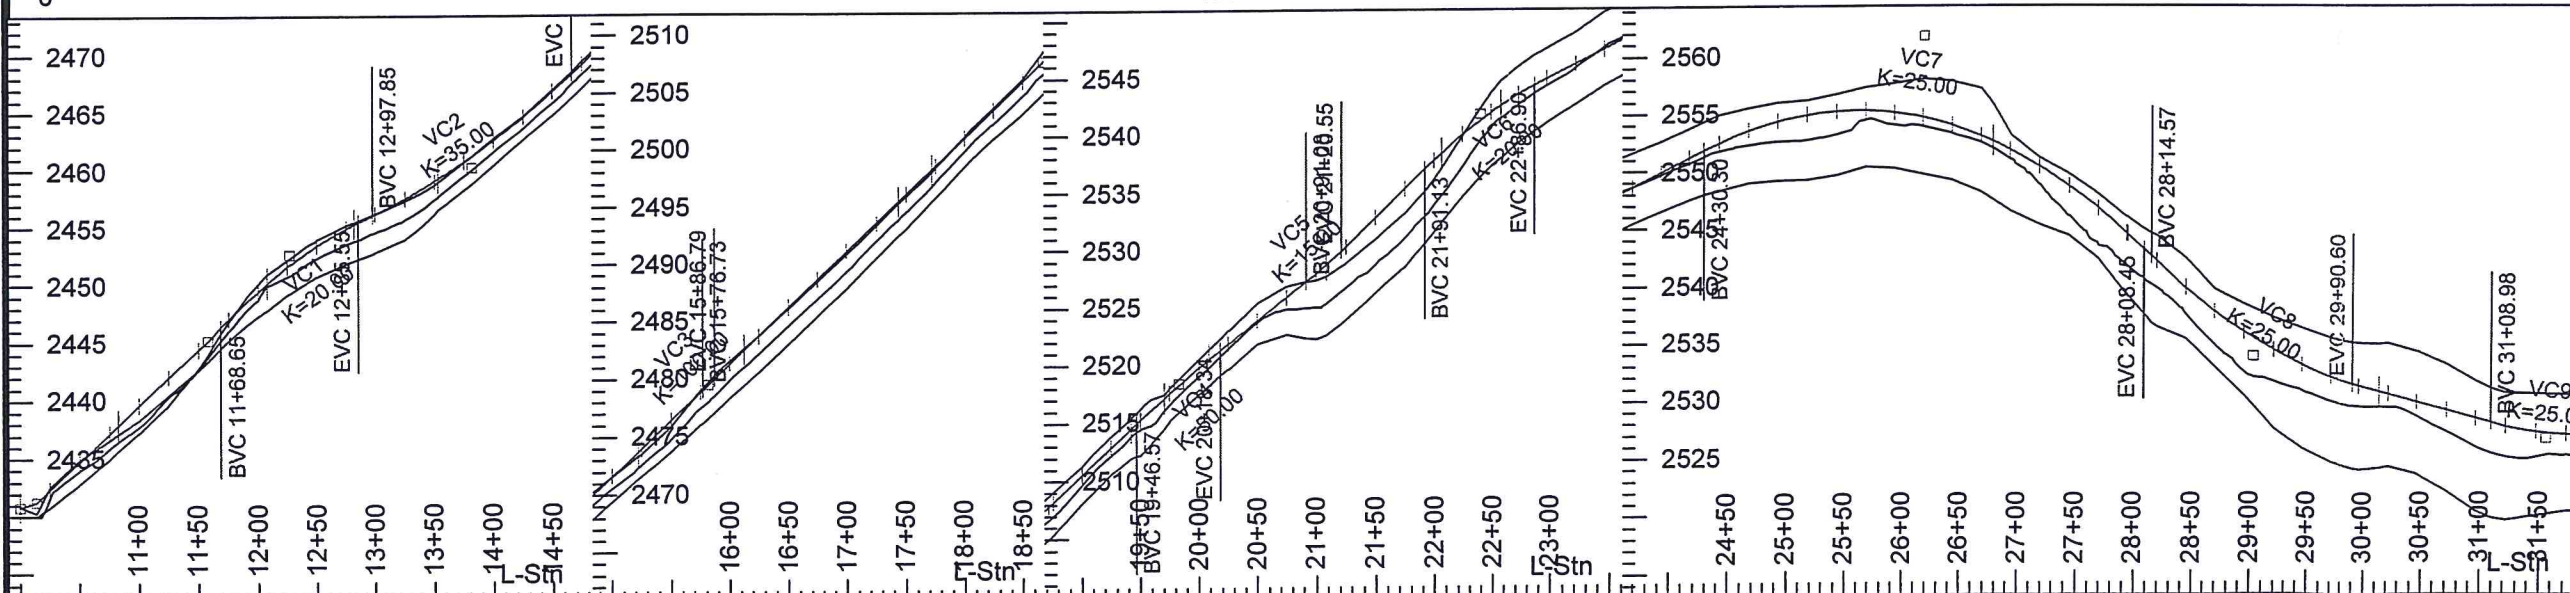

SWAUK ROAD B

Date: 5/25/06	Updates:

EVERGREEN UTILITIES

P.O. Box 808
Cle Elum, WA. 98922
(509) 304-9834

SWAUK ROAD B

Date: 5/25/06

Updates:

EVERGREEN UTILITIES
P.O. Box 808
Cle Elum, WA. 98922
(509) 304-9834

SWAUK ROAD B

Date: 5/25/06
Updates:

EVERGREEN UTILITIES

P.O. Box 808
Cle Elum, WA. 98922
(509) 304-9834

Sheet 3
of 3